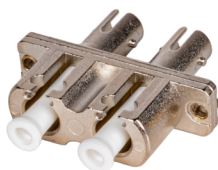

## FOA-LC Series Datasheet

Camplex FOA-LC couplers are precision fiber optic adapters designed to provide reliable, low-loss connections between LC-terminated fiber optic cables. These couplers are ideal for high-speed data networks, broadcast, and telecommunications applications where secure and efficient fiber connectivity is essential. Available in Single Mode, Multimode, plastic or metal housing, Simplex, Duplex, LC, SC, and ST connectors.

### Features:

- Bronze or Zirconia Ceramic Sleeve with High-Precision Alignment
- Protective Dust Cap Keeps Adapter's Interior Clean from Dust
- LC connection type
- Shipped with protective rubber dust cap over each connector
- Single Mode and Multimode Compatible

FOA-LC-SC

FOA-LC-LC-SS-APC

FOA-LC-LC-SM

FOA-LC-LC-DS-PF

FOA-LC-LC-DS-APC

FOA-LC-ST-DS

FOA-LC-ST-SS

FOA-LC-LC-DS